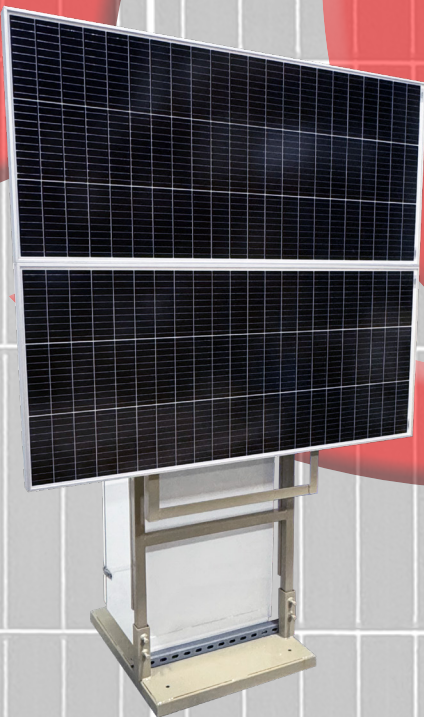

3-Piece Solar Skid (200-400W)

RDA Solutions 3-Piece Solar Skid features an easy-to-assemble and transport design, up to 400W solar capacity, and the flexibility to customize the power package specific to your remote power needs.

Key Features:

- 3-Pieces; Base, Body and Solar Rack
- Tan powder coated steel
- Integrated unistrut for flexible design
- 180° adjustable solar mount
- Weight: 150 lbs
- Total Height: 90 in.
- Base: 30 in. x 27 in. ; 22 in. x 27 in. (*upright to front*)
- Solar Rack: 60in. x 27in. (*RDA 200W 24V Panel*)

3-Piece Solar Skid (200-400W)

Photos provided by integrators for reference only.