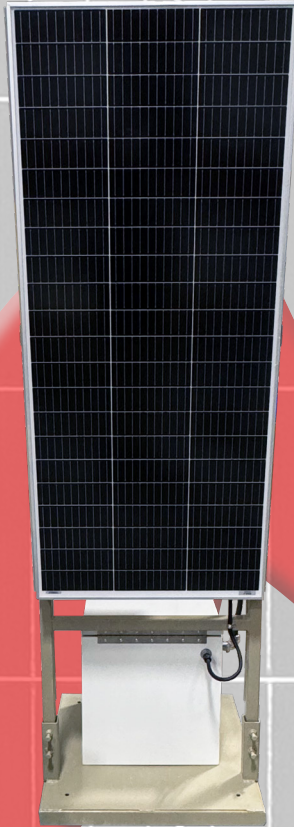

3-Piece Solar Skid (200-400W)

RDA Solutions 3-Piece Solar Skid features an easy-to-assemble and transport design, up to 400W solar capacity, and the flexibility to customize the power package specific to your remote power needs.

Key Features:

- 3-Pieces; Base, Body and Solar Rack
- Tan powder coated steel
- Integrated unistrut for flexible design
- 180° adjustable solar mount
- Weight: 150 lbs
- Total Height: 90 in.
- Base: 30 in. x 27 in. ; 22 in. x 27 in. (*upright to front*)
- Solar Rack: 60in. x 27in. (*RDA 200W 24V Panel*)

3-Piece Solar Skid (200-400W)

Photos provided by integrators for reference only.